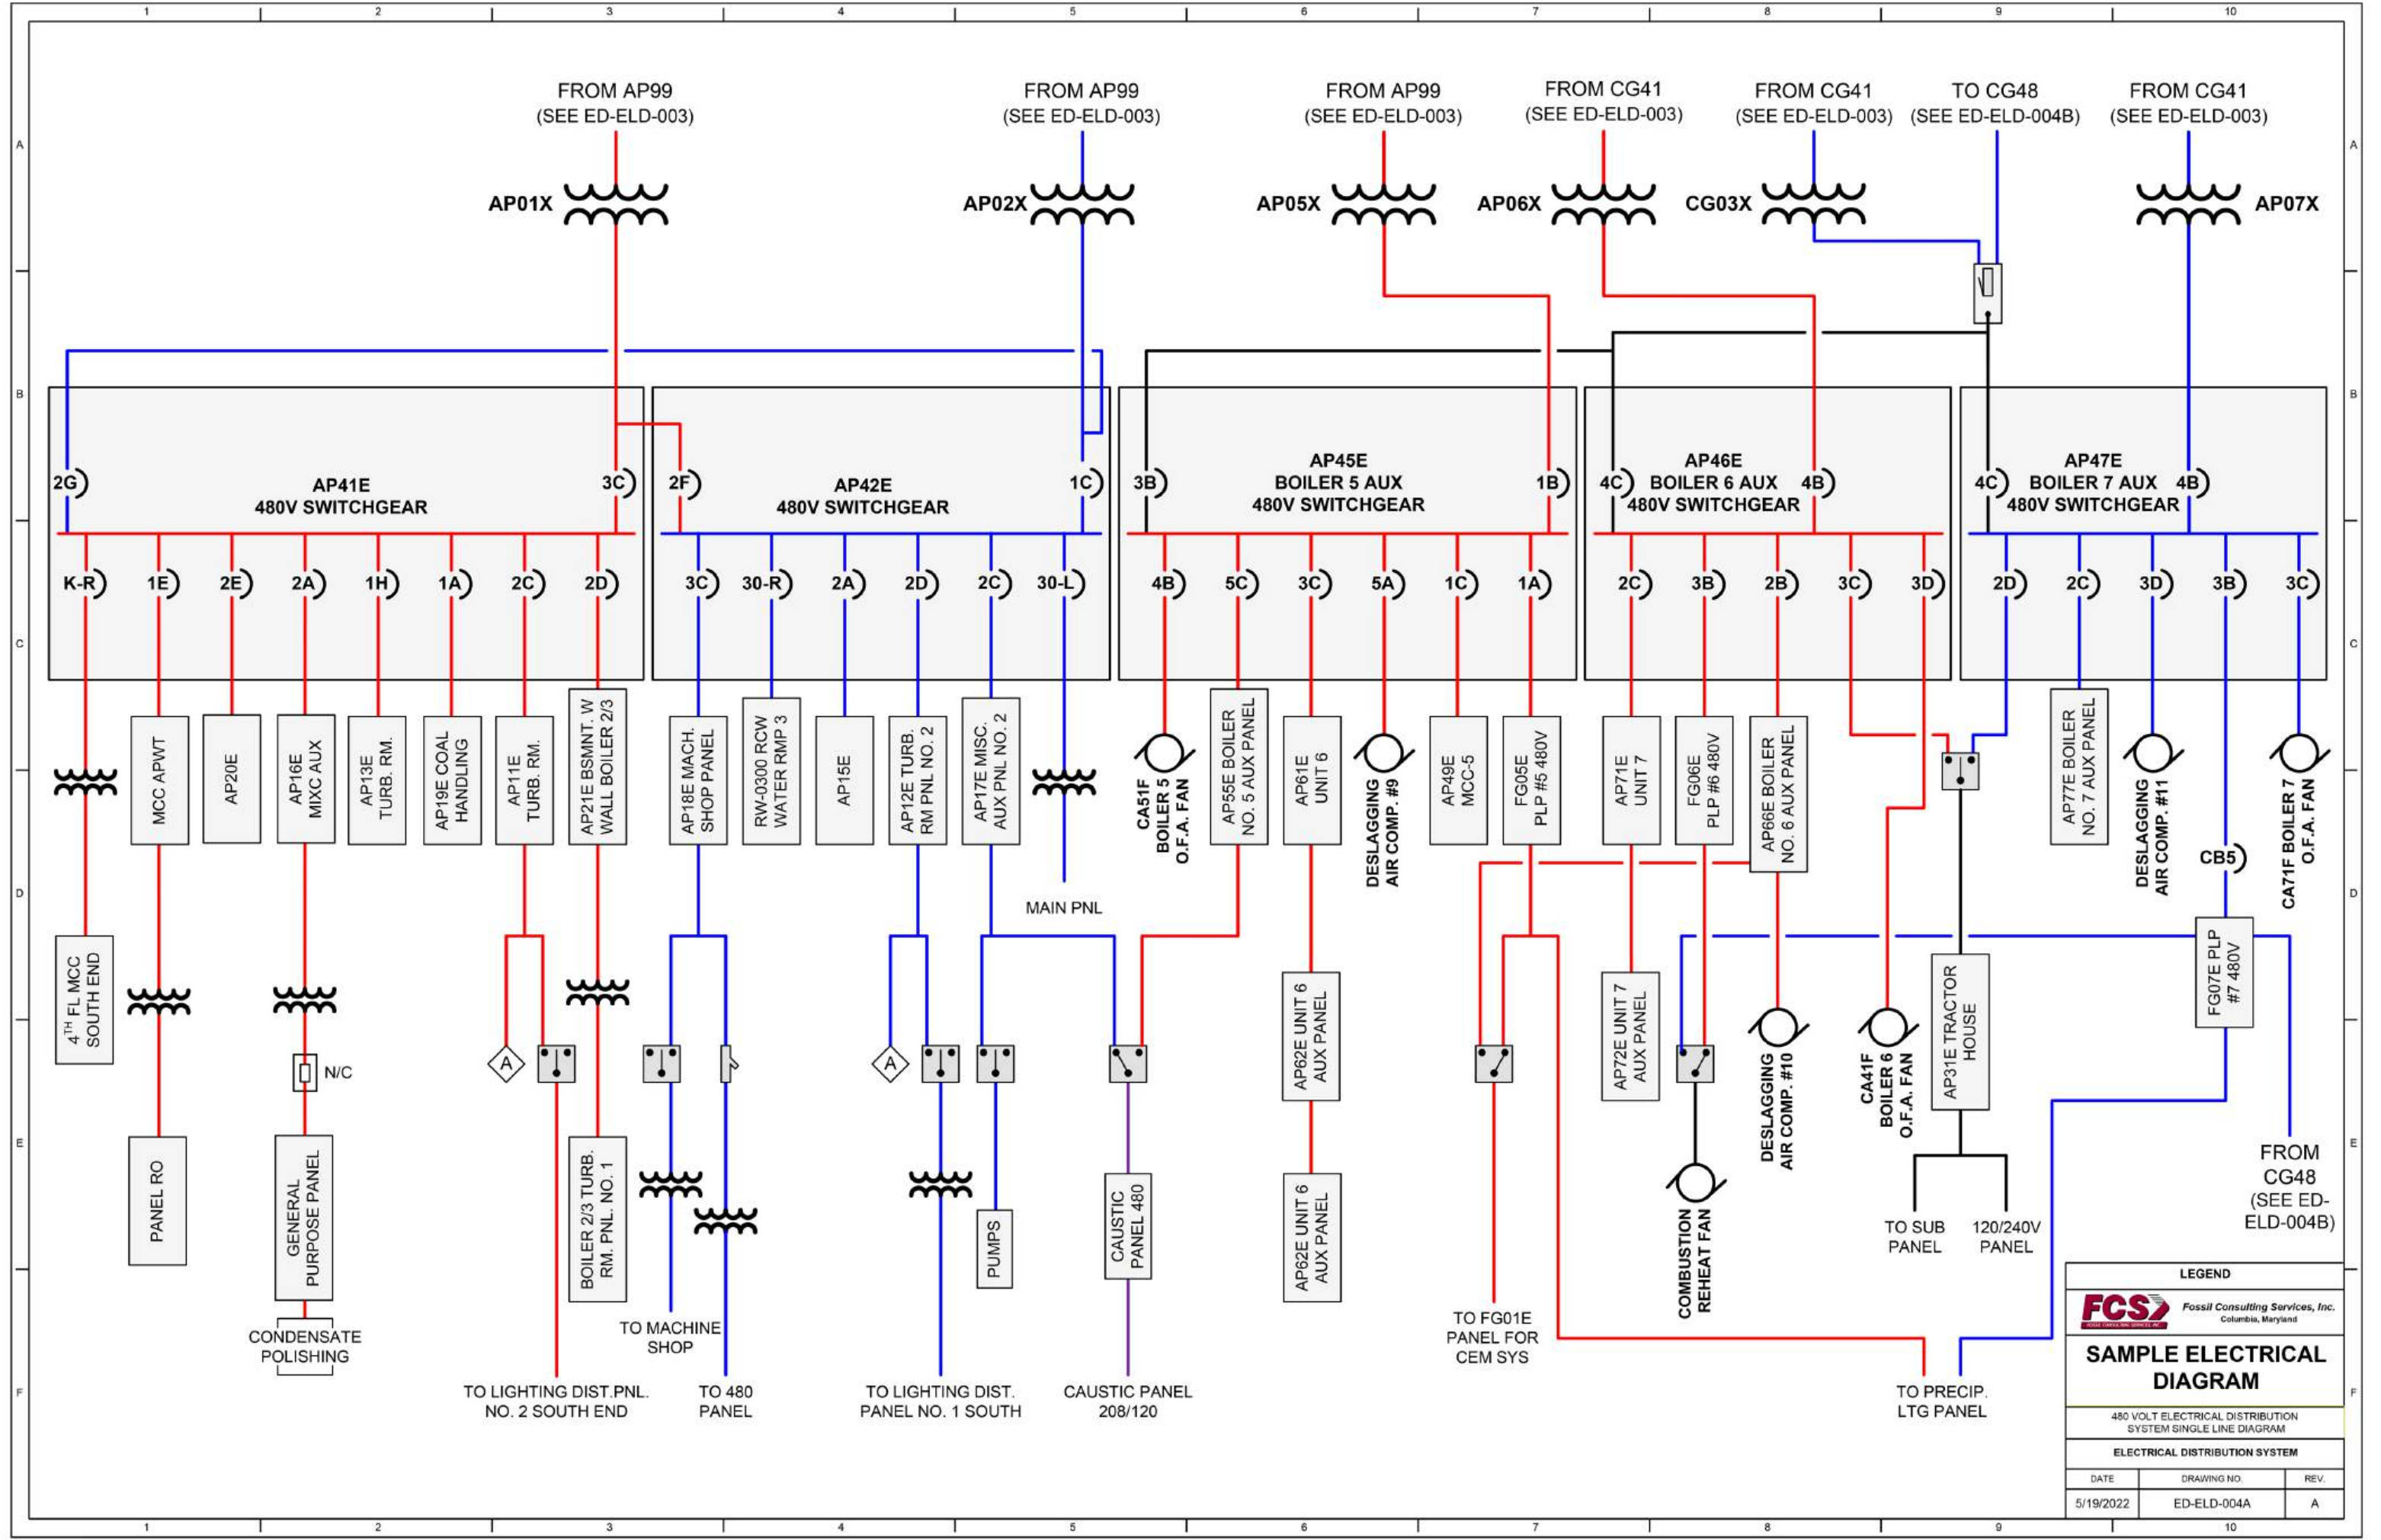

LEGEND

FCS Fossil Consulting Services, Inc.
Columbia, Maryland

SAMPLE ELECTRICAL DIAGRAM

480 VOLT ELECTRICAL DISTRIBUTION SYSTEM SINGLE LINE DIAGRAM

ELECTRICAL DISTRIBUTION SYSTEM

DATE	DRAWING NO.	REV.
5/19/2022	ED-ELD-004A	A

LEGEND		
—	4.16 kV - Red	
—	4.16 kV - Blue	
FCS Fossil Consulting Services, Inc. Columbia, Maryland		
SAMPLE ELECTRICAL DIAGRAM		
4.16 kV ELECTRICAL DISTRIBUTION SYSTEM SINGLE LINE DIAGRAM		
ELECTRICAL DISTRIBUTION SYSTEM		
DATE	DRAWING NO.	REV.
3/23/2022	ED-ELD-003	A

LEGEND

 FROM RECTIFIER

FCS Fossil Consulting Services, Inc.
Columbia, Maryland

SAMPLE ELECTRICAL DIAGRAM

LIGHTING DISTRIBUTION SYSTEM
SINGLE LINE DIAGRAM

ELECTRICAL DISTRIBUTION SYSTEM

DATE	DRAWING NO.	REV.
6/01/2022	ED-ELD-005	A

FROM AP11E TURB.
ROOM 480 V PANEL NO. 1
(SEE ED-ELD-004)

FROM AP12E TURB.
ROOM 480 V PANEL NO. 2
(SEE ED-ELD-004)

TO EMERGENCY LIGHTING
PANEL NO. 1

TO EMERGENCY LIGHTING
PANEL NO. 4

LEGEND		
	125 VDC	
	440 Volts	
Fossil Consulting Services, Inc. Columbia, Maryland		
SAMPLE ELECTRICAL DIAGRAM		
DC ELECTRICAL DISTRIBUTION SYSTEM SINGLE LINE DIAGRAM		
ELECTRICAL DISTRIBUTION SYSTEM		
DATE	DRAWING NO.	REV.
2/24/2023	ED-ELD-006	B