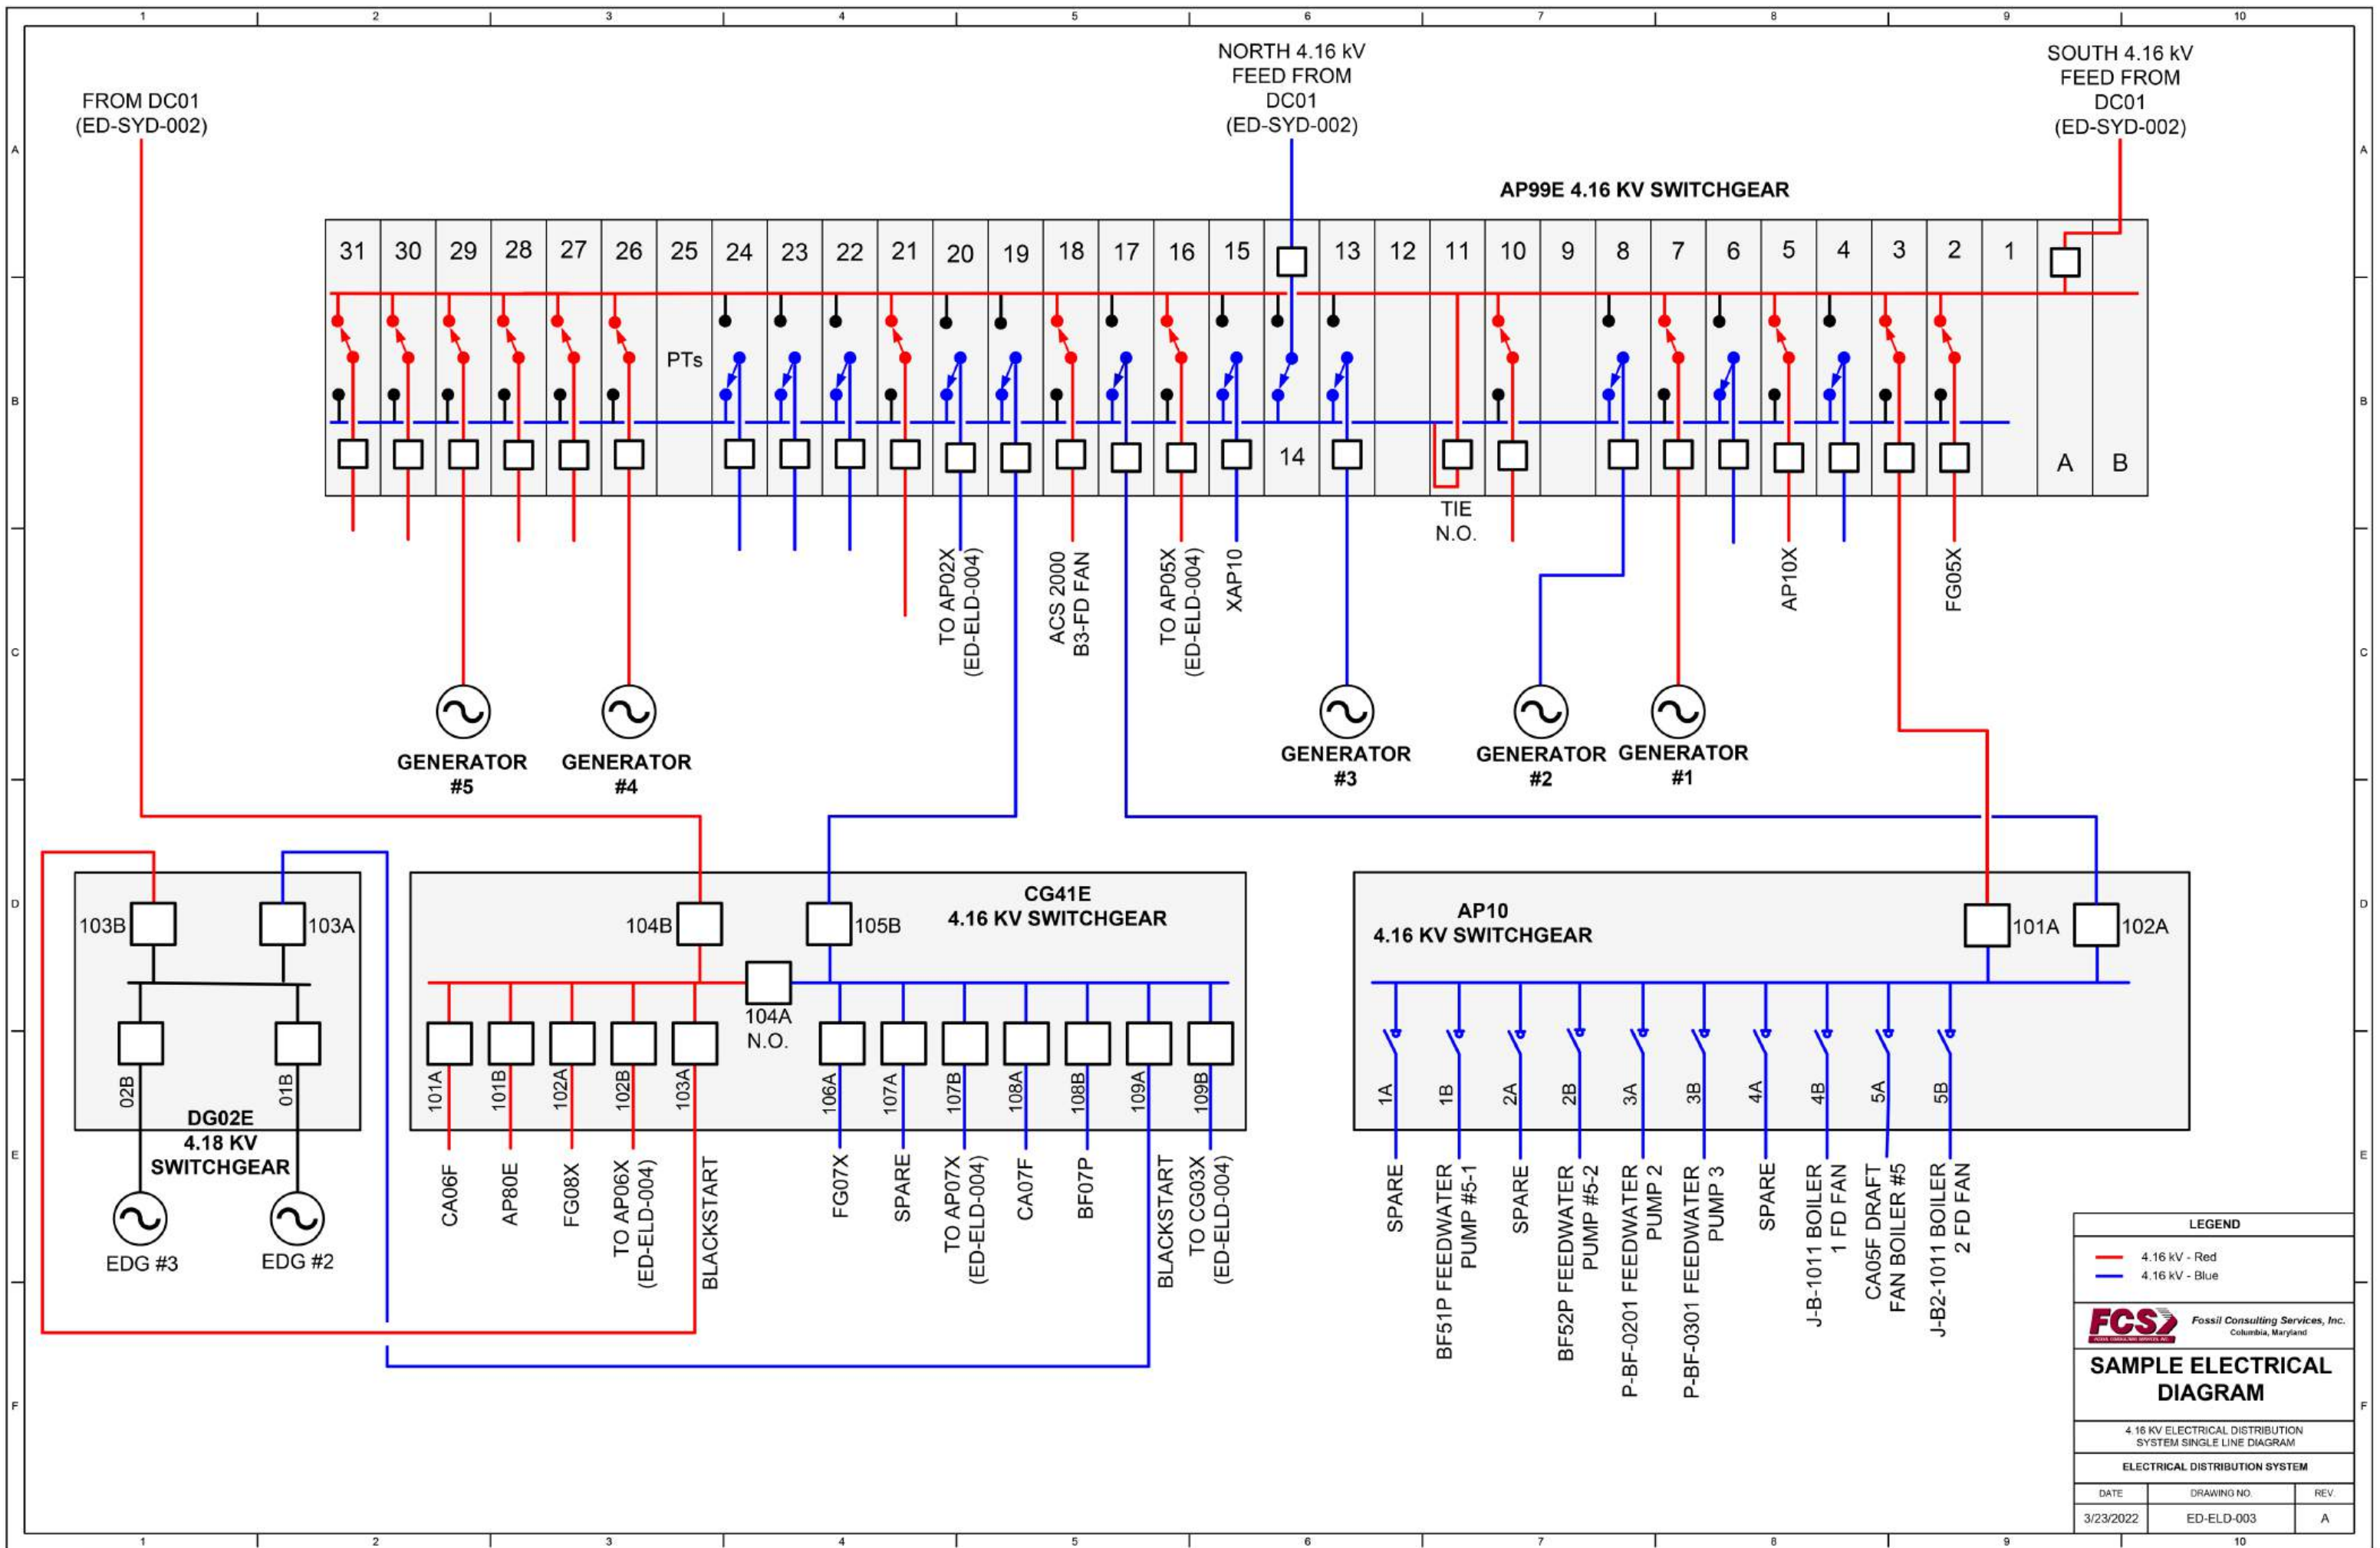

LEGEND

FCS Fossil Consulting Services, Inc.
Columbia, Maryland

SAMPLE ELECTRICAL DIAGRAM

480 VOLT ELECTRICAL DISTRIBUTION SYSTEM SINGLE LINE DIAGRAM

ELECTRICAL DISTRIBUTION SYSTEM

DATE	DRAWING NO.	REV.
5/19/2022	ED-ELD-004A	A

LEGEND		
—	4.16 kV - Red	
—	4.16 kV - Blue	
FCS Fossil Consulting Services, Inc. Columbia, Maryland		
SAMPLE ELECTRICAL DIAGRAM		
4.16 kV ELECTRICAL DISTRIBUTION SYSTEM SINGLE LINE DIAGRAM		
ELECTRICAL DISTRIBUTION SYSTEM		
DATE	DRAWING NO.	REV.
3/23/2022	ED-ELD-003	A

LEGEND

 FROM RECTIFIER

FCS Fossil Consulting Services, Inc.
Columbia, Maryland

SAMPLE ELECTRICAL DIAGRAM

LIGHTING DISTRIBUTION SYSTEM
SINGLE LINE DIAGRAM

ELECTRICAL DISTRIBUTION SYSTEM

DATE	DRAWING NO.	REV.
6/01/2022	ED-ELD-005	A

FROM AP11E TURB.
ROOM 480 V PANEL NO. 1
(SEE ED-ELD-004)

FROM AP12E TURB.
ROOM 480 V PANEL NO. 2
(SEE ED-ELD-004)

TO EMERGENCY LIGHTING
PANEL NO. 1

TO EMERGENCY LIGHTING
PANEL NO. 4

LEGEND		
	125 VDC	
	440 Volts	
Fossil Consulting Services, Inc. Columbia, Maryland		
SAMPLE ELECTRICAL DIAGRAM		
DC ELECTRICAL DISTRIBUTION SYSTEM SINGLE LINE DIAGRAM		
ELECTRICAL DISTRIBUTION SYSTEM		
DATE	DRAWING NO.	REV.
2/24/2023	ED-ELD-006	B