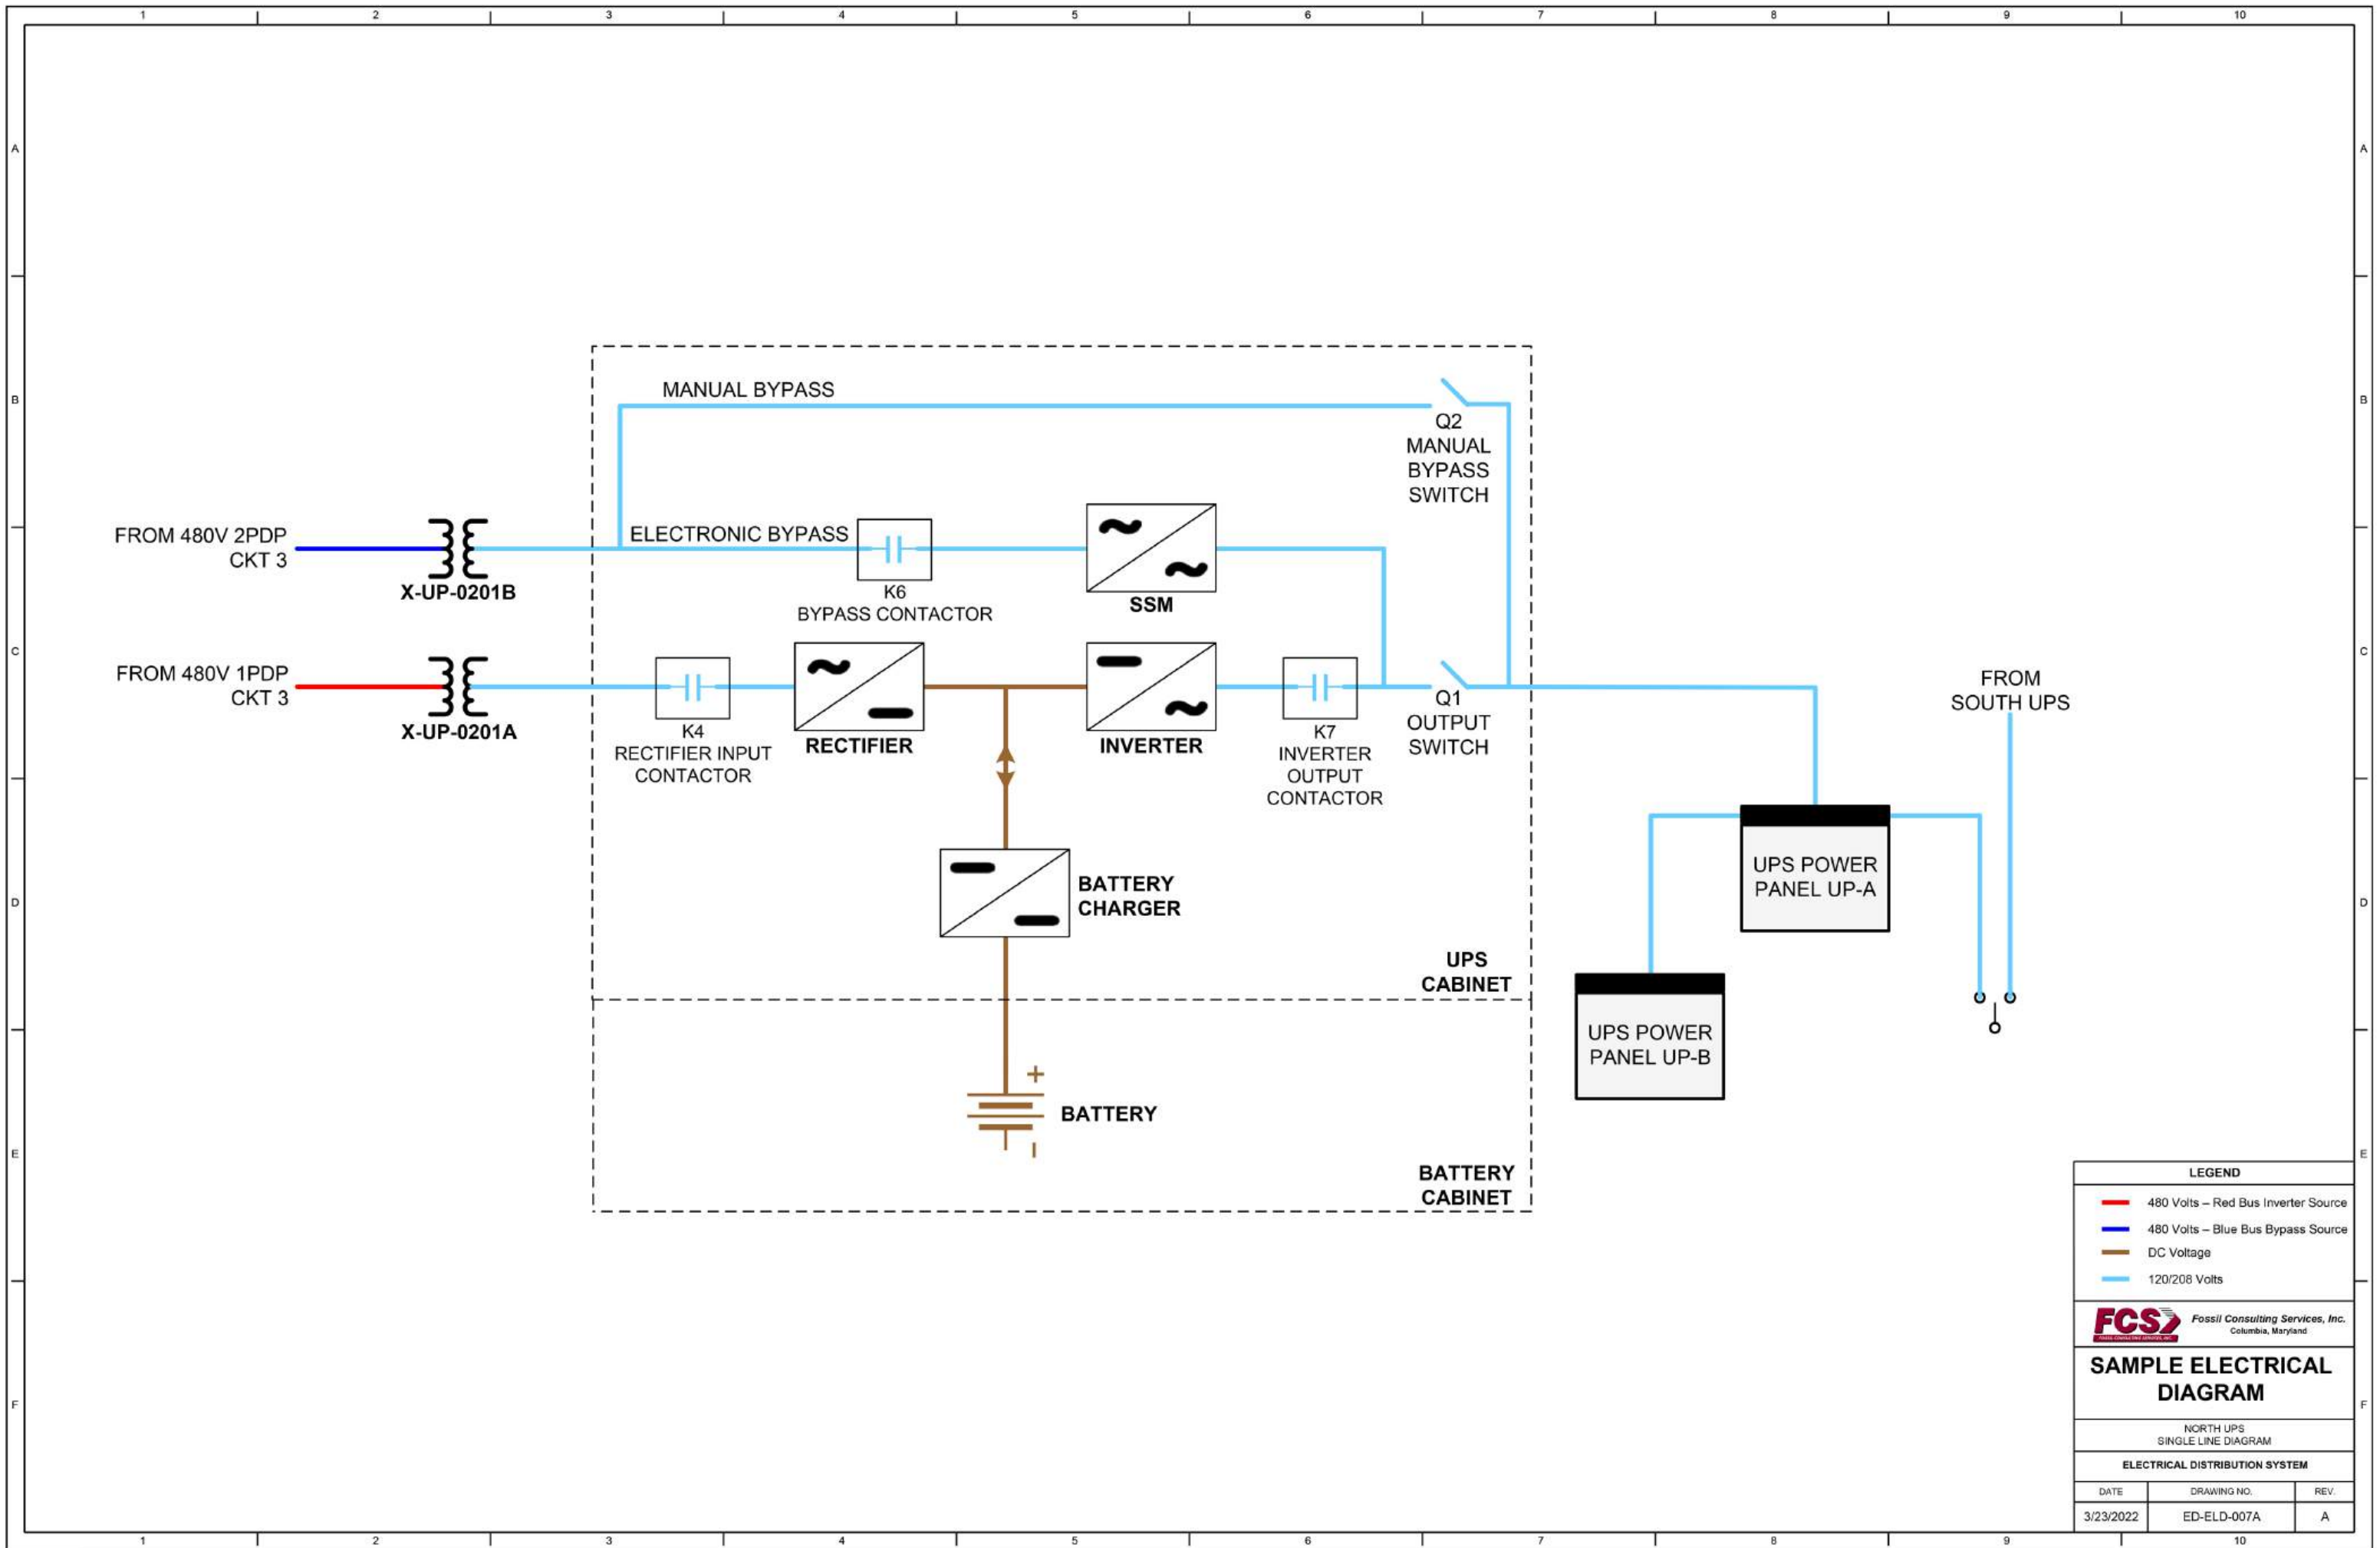

LEGEND

 FROM RECTIFIER

FCS Fossil Consulting Services, Inc.
Columbia, Maryland

SAMPLE ELECTRICAL DIAGRAM

LIGHTING DISTRIBUTION SYSTEM
SINGLE LINE DIAGRAM

ELECTRICAL DISTRIBUTION SYSTEM

DATE	DRAWING NO.	REV.
6/01/2022	ED-ELD-005	A

LEGEND		
—	480 Volts – Red Bus Inverter Source	
—	480 Volts – Blue Bus Bypass Source	
—	DC Voltage	
—	120/208 Volts	
FCS Fossil Consulting Services, Inc. Columbia, Maryland		
SAMPLE ELECTRICAL DIAGRAM		
NORTH UPS SINGLE LINE DIAGRAM		
ELECTRICAL DISTRIBUTION SYSTEM		
DATE	DRAWING NO.	REV.
3/23/2022	ED-ELD-007A	A

FROM AP11E TURB.
ROOM 480 V PANEL NO. 1
(SEE ED-ELD-004)

FROM AP12E TURB.
ROOM 480 V PANEL NO. 2
(SEE ED-ELD-004)

TO EMERGENCY LIGHTING
PANEL NO. 1

TO EMERGENCY LIGHTING
PANEL NO. 4

LEGEND		
	125 VDC	
	440 Volts	
Fossil Consulting Services, Inc. Columbia, Maryland		
SAMPLE ELECTRICAL DIAGRAM		
DC ELECTRICAL DISTRIBUTION SYSTEM SINGLE LINE DIAGRAM		
ELECTRICAL DISTRIBUTION SYSTEM		
DATE	DRAWING NO.	REV.
2/24/2023	ED-ELD-006	B