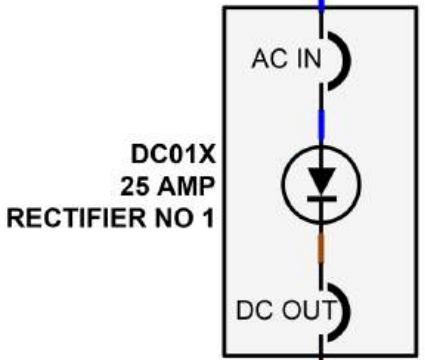

TO EMERGENCY LIGHTING
PANEL NO. 1

TO EMERGENCY LIGHTING
PANEL NO. 4

LEGEND		
	125 VDC	
	440 Volts	
Fossil Consulting Services, Inc. Columbia, Maryland		
SAMPLE ELECTRICAL DIAGRAM		
DC ELECTRICAL DISTRIBUTION SYSTEM SINGLE LINE DIAGRAM		
ELECTRICAL DISTRIBUTION SYSTEM		
DATE	DRAWING NO.	REV.
2/24/2023	ED-ELD-006	B