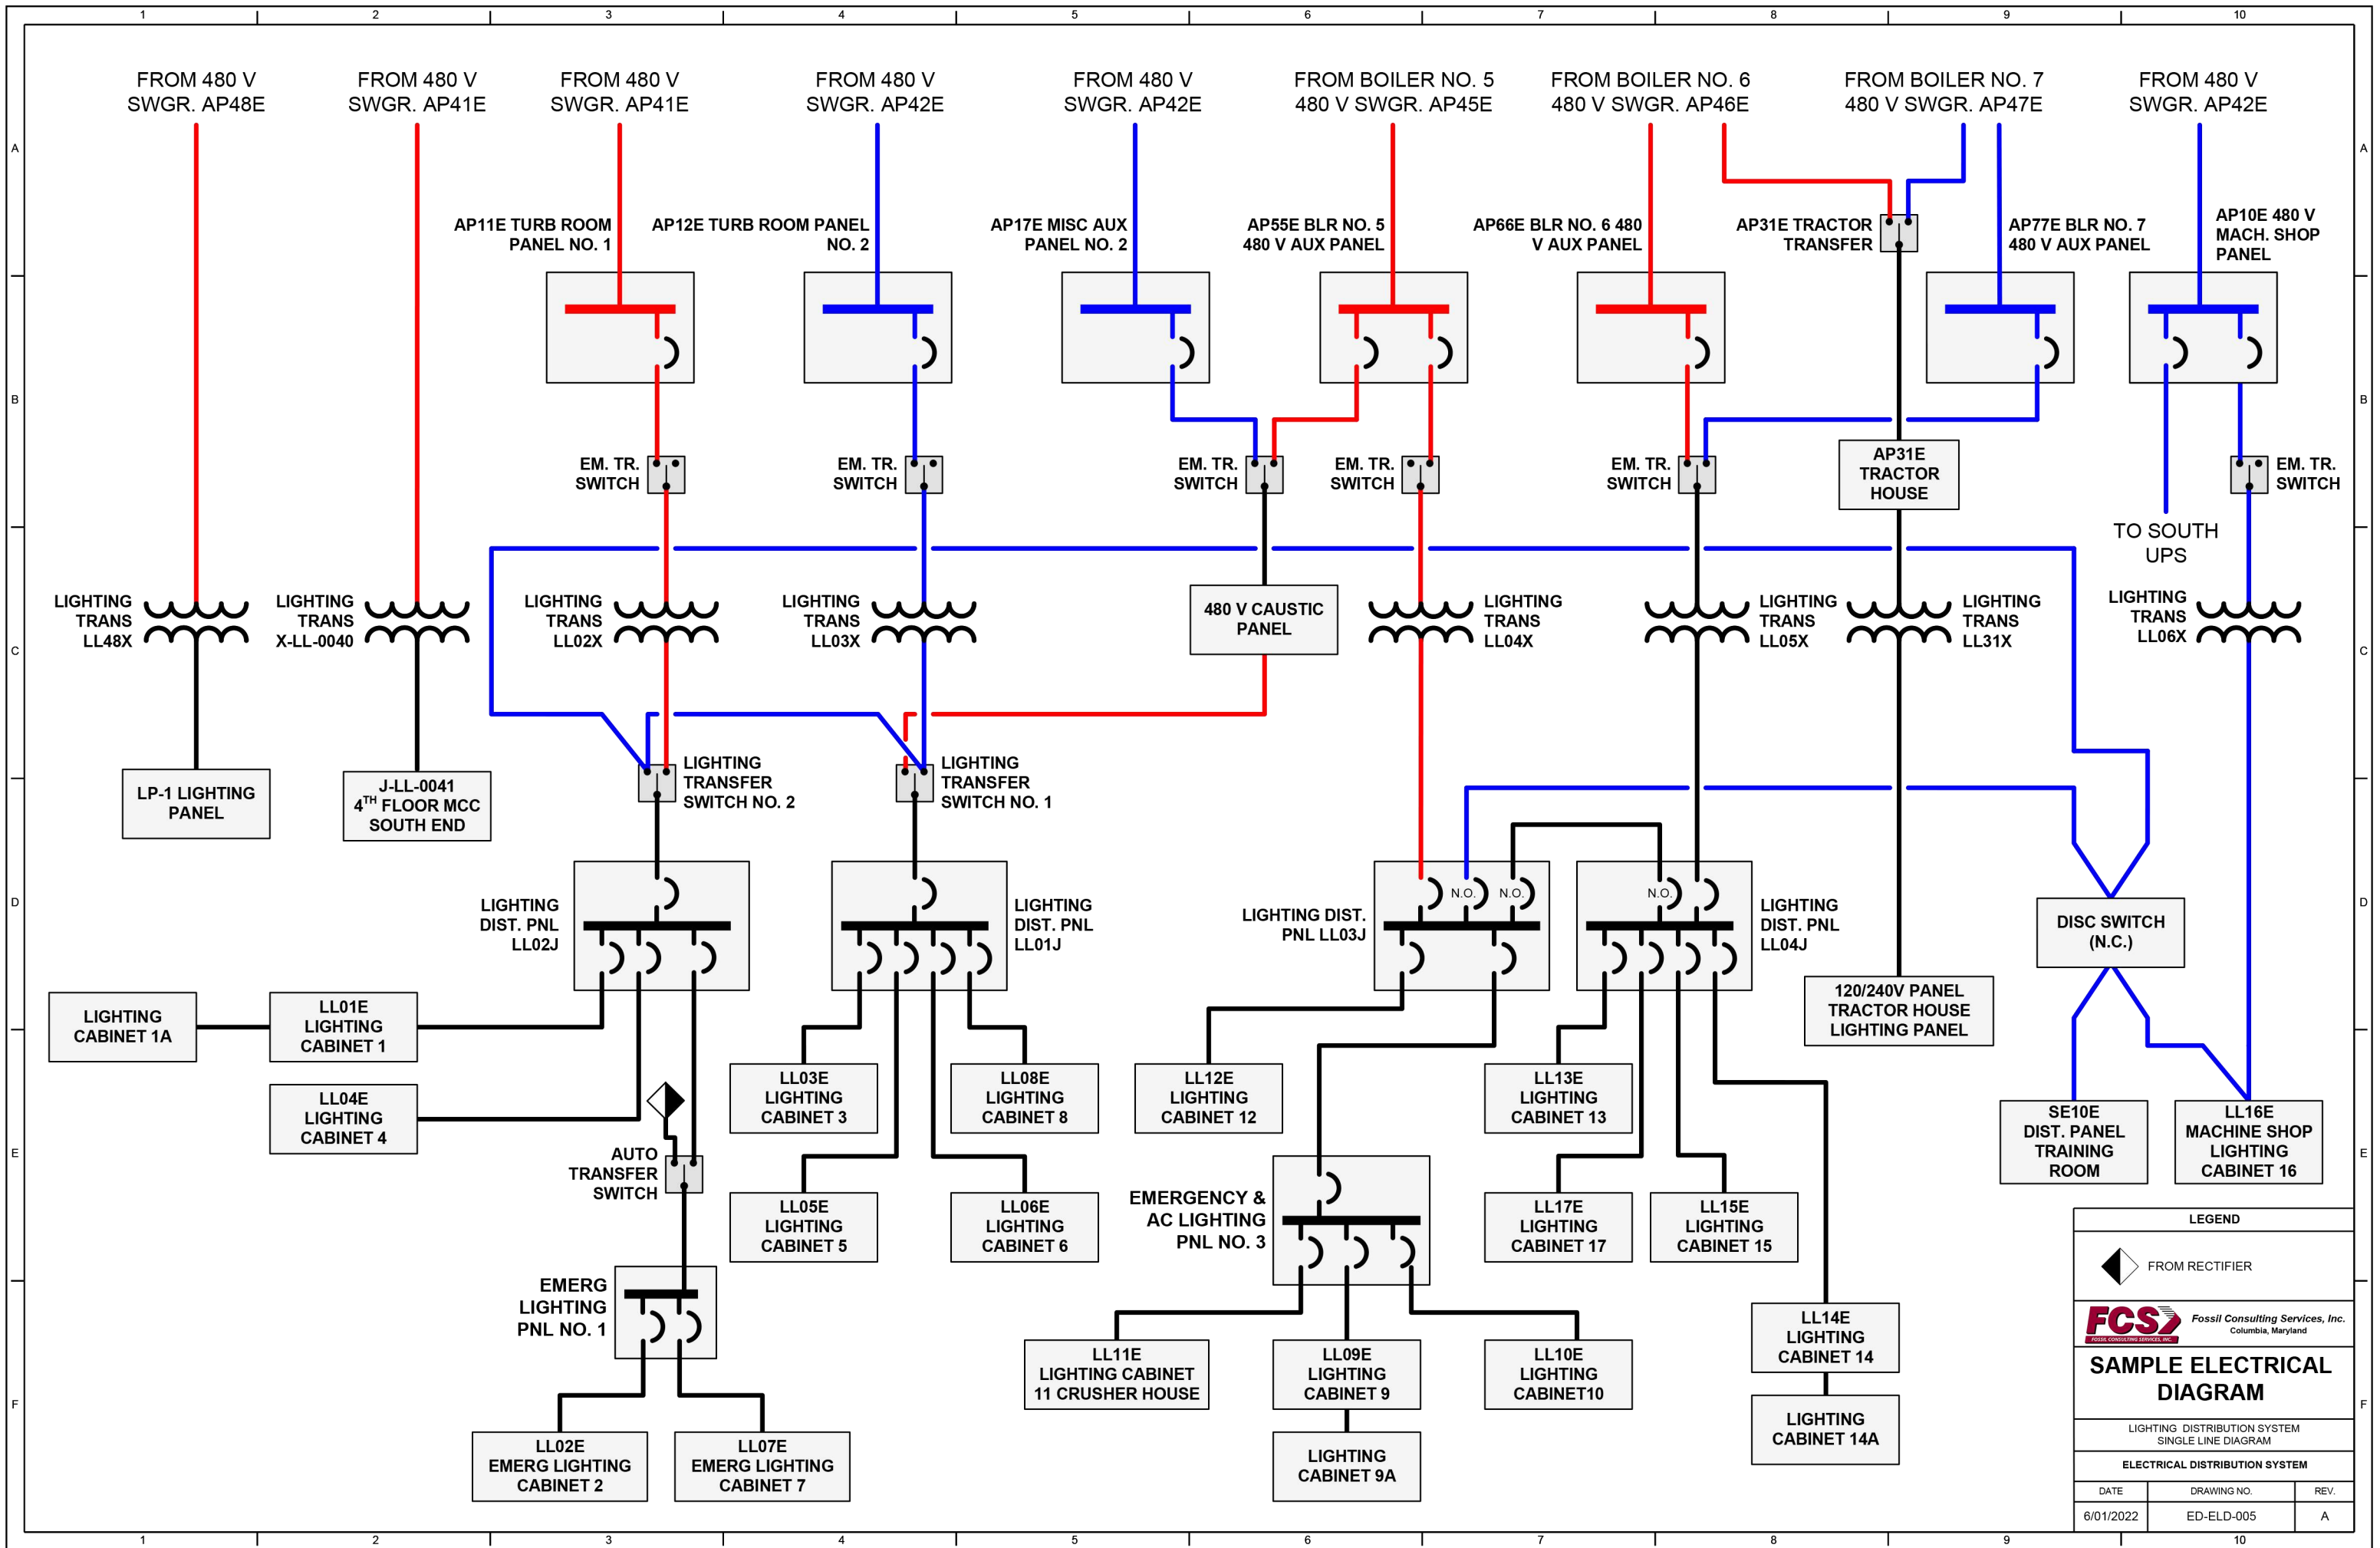

LEGEND

FCS Fossil Consulting Services, Inc.
Columbia, Maryland

SAMPLE ELECTRICAL DIAGRAM

480 VOLT ELECTRICAL DISTRIBUTION SYSTEM SINGLE LINE DIAGRAM

ELECTRICAL DISTRIBUTION SYSTEM

DATE	DRAWING NO.	REV.
5/19/2022	ED-ELD-004A	A

LEGEND		
—	4.16 kV - Red	
—	4.16 kV - Blue	
FCS Fossil Consulting Services, Inc. Columbia, Maryland		
SAMPLE ELECTRICAL DIAGRAM		
4.16 kV ELECTRICAL DISTRIBUTION SYSTEM SINGLE LINE DIAGRAM		
ELECTRICAL DISTRIBUTION SYSTEM		
DATE	DRAWING NO.	REV.
3/23/2022	ED-ELD-003	A

LEGEND		
	13.8 kV - Red	
	13.8 kV - Blue	
Fossil Consulting Services, Inc. Columbia, Maryland		
SAMPLE ELECTRICAL DIAGRAM		
13.8 KV ELECTRICAL DISTRIBUTION SYSTEM SINGLE LINE DIAGRAM		
ELECTRICAL DISTRIBUTION SYSTEM		
DATE	DRAWING NO.	REV.
3/23/2022	ED-ELD-002	A

LEGEND

 FROM RECTIFIER

FCS Fossil Consulting Services, Inc.
Columbia, Maryland

SAMPLE ELECTRICAL DIAGRAM

LIGHTING DISTRIBUTION SYSTEM
SINGLE LINE DIAGRAM

ELECTRICAL DISTRIBUTION SYSTEM

DATE	DRAWING NO.	REV.
6/01/2022	ED-ELD-005	A