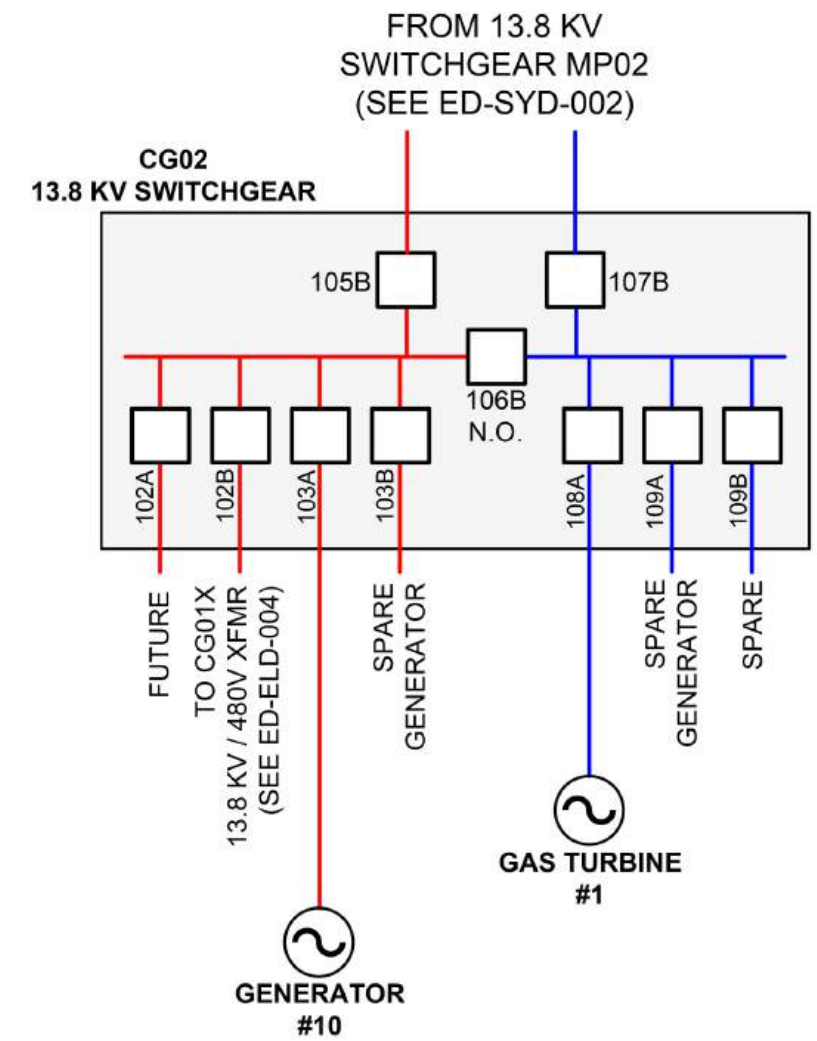

LEGEND

FCS Fossil Consulting Services, Inc.
Columbia, Maryland

SAMPLE ELECTRICAL DIAGRAM

480 VOLT ELECTRICAL DISTRIBUTION SYSTEM SINGLE LINE DIAGRAM

ELECTRICAL DISTRIBUTION SYSTEM

DATE	DRAWING NO.	REV.
5/19/2022	ED-ELD-004A	A

LEGEND		
—	4.16 kV - Red	
—	4.16 kV - Blue	
FCS Fossil Consulting Services, Inc. Columbia, Maryland		
SAMPLE ELECTRICAL DIAGRAM		
4.16 kV ELECTRICAL DISTRIBUTION SYSTEM SINGLE LINE DIAGRAM		
ELECTRICAL DISTRIBUTION SYSTEM		
DATE	DRAWING NO.	REV.
3/23/2022	ED-ELD-003	A