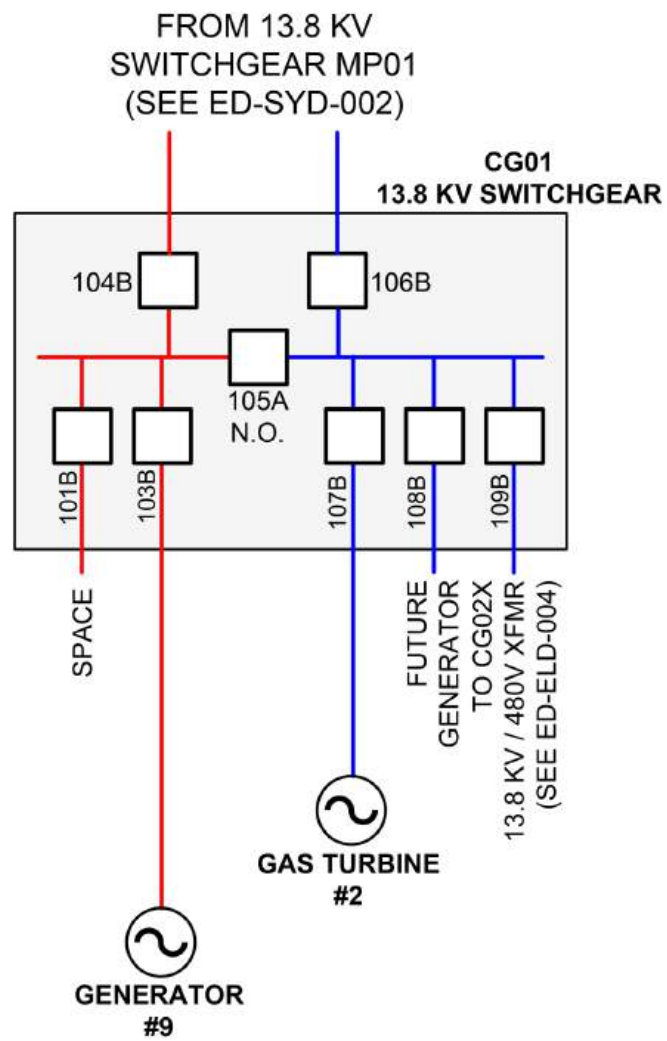

LEGEND

FCS Fossil Consulting Services, Inc.
Columbia, Maryland

SAMPLE ELECTRICAL DIAGRAM

480 VOLT ELECTRICAL DISTRIBUTION SYSTEM SINGLE LINE DIAGRAM

ELECTRICAL DISTRIBUTION SYSTEM

DATE	DRAWING NO.	REV.
5/19/2022	ED-ELD-004A	A

LEGEND		
—	4.16 kV - Red	
—	4.16 kV - Blue	
FCS Fossil Consulting Services, Inc. Columbia, Maryland		
SAMPLE ELECTRICAL DIAGRAM		
4.16 kV ELECTRICAL DISTRIBUTION SYSTEM SINGLE LINE DIAGRAM		
ELECTRICAL DISTRIBUTION SYSTEM		
DATE	DRAWING NO.	REV.
3/23/2022	ED-ELD-003	A