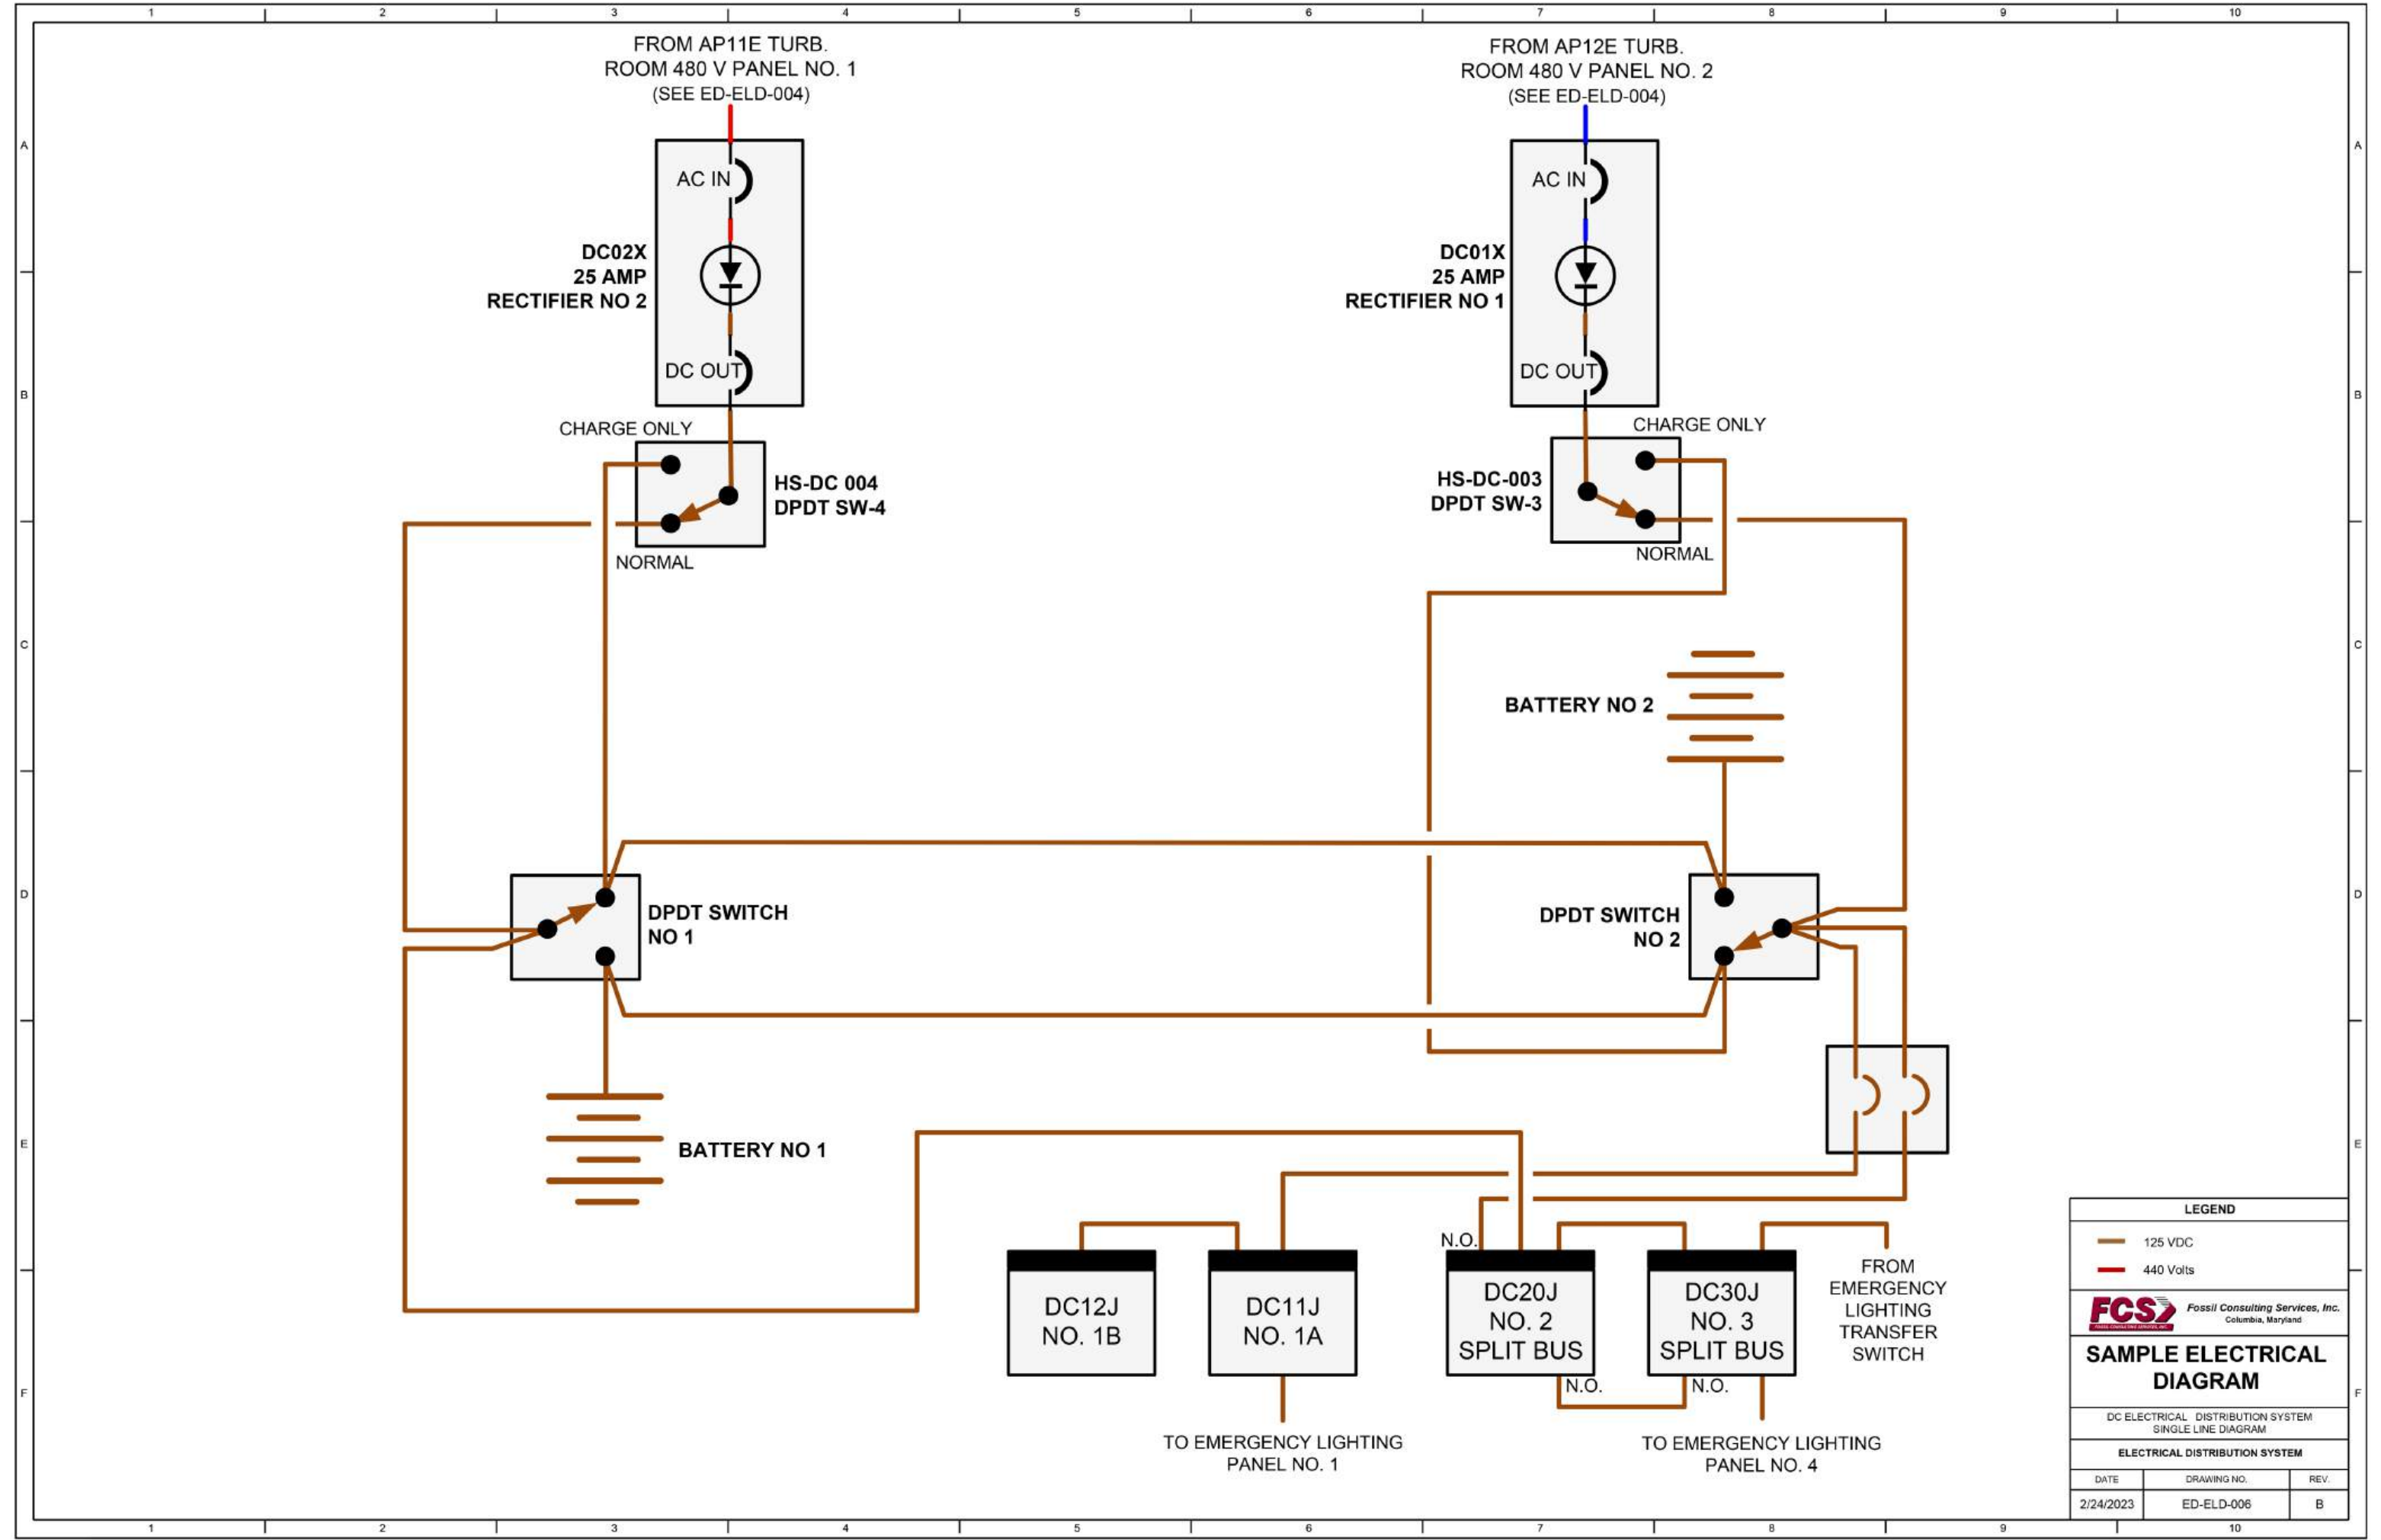

LEGEND

 FROM RECTIFIER

FCS Fossil Consulting Services, Inc.
Columbia, Maryland

SAMPLE ELECTRICAL DIAGRAM

LIGHTING DISTRIBUTION SYSTEM
SINGLE LINE DIAGRAM

ELECTRICAL DISTRIBUTION SYSTEM

DATE	DRAWING NO.	REV.
6/01/2022	ED-ELD-005	A

LEGEND		
—	480 Volts – Red Bus Inverter Source	
—	480 Volts – Blue Bus Bypass Source	
—	DC Voltage	
—	120/208 Volts	
FCS Fossil Consulting Services, Inc. Columbia, Maryland		
SAMPLE ELECTRICAL DIAGRAM		
NORTH UPS SINGLE LINE DIAGRAM		
ELECTRICAL DISTRIBUTION SYSTEM		
DATE	DRAWING NO.	REV.
3/23/2022	ED-ELD-007A	A

FROM AP11E TURB.
ROOM 480 V PANEL NO. 1
(SEE ED-ELD-004)

FROM AP12E TURB.
ROOM 480 V PANEL NO. 2
(SEE ED-ELD-004)

TO EMERGENCY LIGHTING
PANEL NO. 1

TO EMERGENCY LIGHTING
PANEL NO. 4

LEGEND		
	125 VDC	
	440 Volts	
Fossil Consulting Services, Inc. Columbia, Maryland		
SAMPLE ELECTRICAL DIAGRAM		
DC ELECTRICAL DISTRIBUTION SYSTEM SINGLE LINE DIAGRAM		
ELECTRICAL DISTRIBUTION SYSTEM		
DATE	DRAWING NO.	REV.
2/24/2023	ED-ELD-006	B