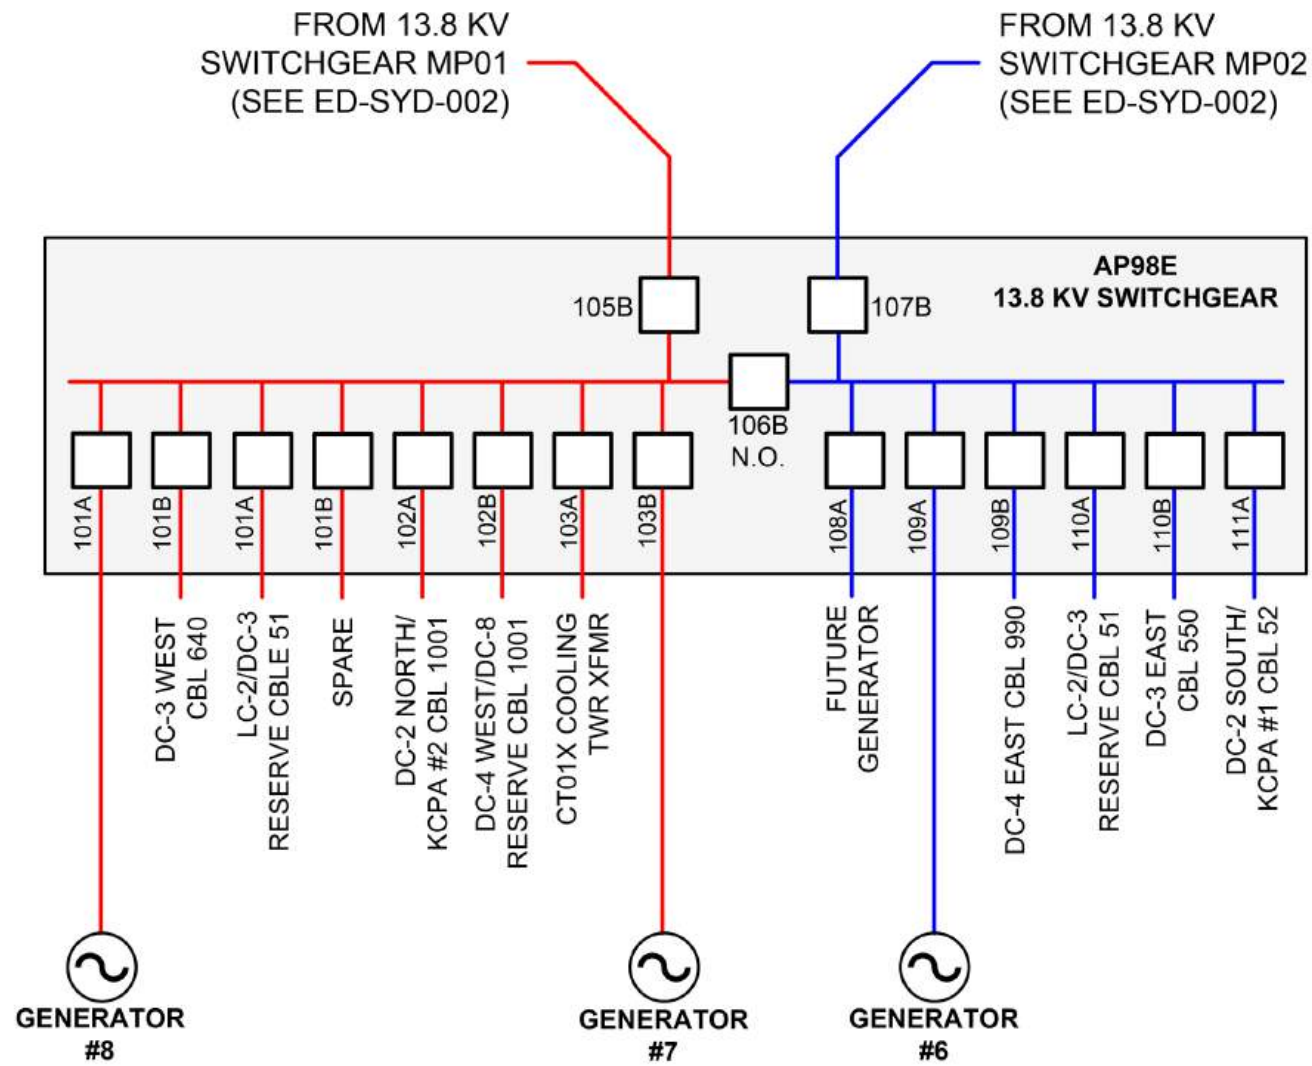

LEGEND

FCS Fossil Consulting Services, Inc.
Columbia, Maryland

SAMPLE ELECTRICAL DIAGRAM

480 VOLT ELECTRICAL DISTRIBUTION SYSTEM SINGLE LINE DIAGRAM

ELECTRICAL DISTRIBUTION SYSTEM

DATE	DRAWING NO.	REV.
5/19/2022	ED-ELD-004A	A

LEGEND		
—	4.16 kV - Red	
—	4.16 kV - Blue	
FCS Fossil Consulting Services, Inc. Columbia, Maryland		
SAMPLE ELECTRICAL DIAGRAM		
4.16 kV ELECTRICAL DISTRIBUTION SYSTEM SINGLE LINE DIAGRAM		
ELECTRICAL DISTRIBUTION SYSTEM		
DATE	DRAWING NO.	REV.
3/23/2022	ED-ELD-003	A