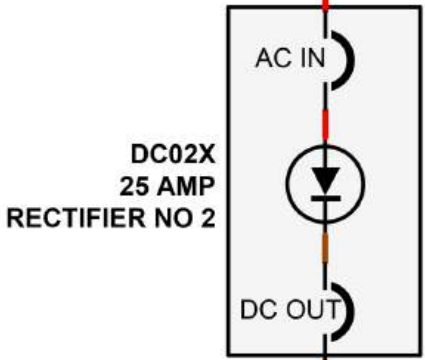

TO EMERGENCY LIGHTING
PANEL NO. 1

TO EMERGENCY LIGHTING
PANEL NO. 4

LEGEND		
	125 VDC	
	440 Volts	
Fossil Consulting Services, Inc. Columbia, Maryland		
SAMPLE ELECTRICAL DIAGRAM		
DC ELECTRICAL DISTRIBUTION SYSTEM SINGLE LINE DIAGRAM		
ELECTRICAL DISTRIBUTION SYSTEM		
DATE	DRAWING NO.	REV.
2/24/2023	ED-ELD-006	B